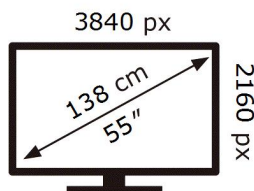

ENERG 

SAMSUNG

UE55TU7070U

103 kWh/1000h

ABCDEF **G**

HDR

132 kWh/1000h

2019/2013