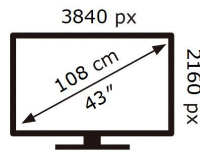

ENERGY

SAMSUNG

UE43TU8070U

84 kWh/1000h

ABCDEF **G**

108 kWh/1000h

2019/2013