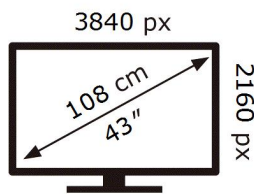

# ENERG

SAMSUNG

UE43TU8070U

**84** kWh/1000h

ABCDEF **G**

**108** kWh/1000h

2019/2013