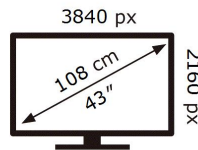

ENERGY

SAMSUNG

UE43TU7070U

83 kWh/1000h

ABCDEF **G**

120 kWh/1000h

2019/2013