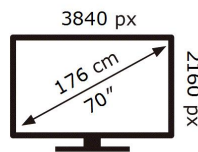

ENERGY

SAMSUNG

UE70TU7100W

161 kWh/1000h

ABCDEF **G**

217 kWh/1000h

2019/2013