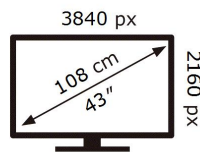

**ENERGY**

SAMSUNG

QE43Q60TAS

**83** kWh/1000h

ABCDEF **G**

**91** kWh/1000h

2019/2013