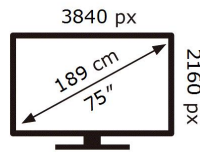

**ENERGY**

SAMSUNG

QE75Q95TAL

**308** kWh/1000h

ABCDEF **G**

**340** kWh/1000h

2019/2013