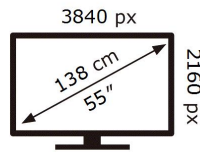

ENERGY

SAMSUNG

QE55LS01TAS

103 kWh/1000h

ABCDEF **G**

135 kWh/1000h

2019/2013