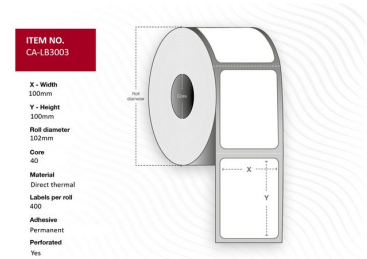

MPN: CA-LB3003

**Label 100 x 100 Core 40 Ø 102 mm.
White. DT. Permanent. 400 labels per
roll. 20 rolls per box.**

Capture offers a full assortment of thermal labels in various sizes and paper types. For special requests please contact your local sales office.

Specifications

Features	Adhesive type	Permanent
	Format	Roll
	Operating temperature (T-T)	-10 - +40 °C
	Perforated	Yes
	Print technology	Direct thermal
	Product colour	White
	Purpose	Desktop / Light industrial
Other features	Quantity per box	8000 pc(s)
Packaging content	Labels per roll	400 pc(s)
	Rolls per pack	20
Vendor information	Brand Name	Capture
Weight & dimensions	Core diameter	4 cm
	Label diameter	10.2 cm
	Label height	10 cm
	Label width	10 cm
	Maximum roll diameter	10.2 cm