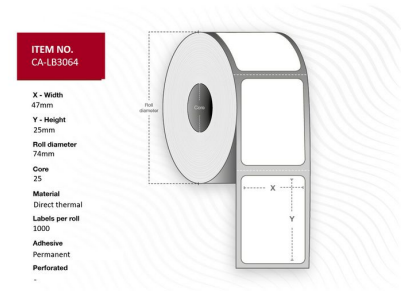

MPN: CA-LB3064

**Label 47 x 25 Core 25 Ø 74 mm. White.
DT. Permanent. 1000 labels per roll. 12
rolls per box.**

Capture offers a full assortment of thermal labels in various sizes and paper types. For special requests please contact your local sales office.

Specifications

Features	Adhesive type	Permanent
	Format	Roll
	Operating temperature (T-T)	-10 - +40 °C
	Perforated	No
	Print technology	Direct thermal
	Product colour	White
	Purpose	Desktop
Other features	Quantity per box	12000 pc(s)
Packaging content	Labels per roll	1000 pc(s)
	Rolls per pack	12
Vendor information	Brand Name	Capture
Weight & dimensions	Core diameter	2.5 cm
	Label diameter	7.4 cm
	Label height	2.5 cm
	Label width	4.7 cm
	Maximum roll diameter	7.4 cm