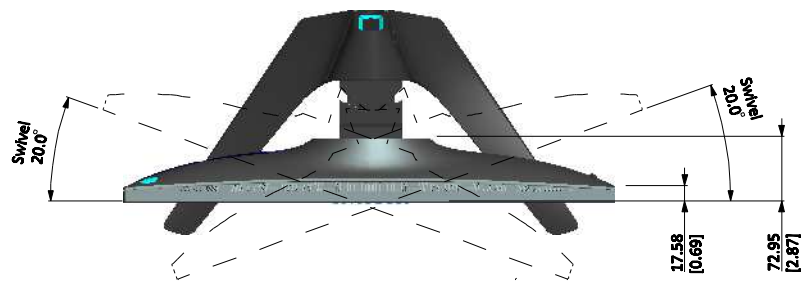

# AW2521HF Outline Dimension

Unit : mm (inch)  
 Dimension : Nominal  
 Drawing : Not to scale

## Back View of Monitor without stand