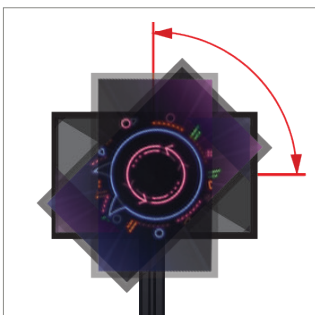

ROTATE FROM LANDSCAPE TO PORTRAIT

BT8566

FLAT SCREEN TROLLEY WITH FLIP ROTATION FOR SAMSUNG FLIP®

As part of B-Tech's Designer Trolley range, the BT8566 is a high-end mounting solution ideal for the use of touchscreen displays such as the Samsung® Flip™*. The mount's rotational interface allows the user to easily rotate the display 90° for a smooth transition from landscape to portrait. Available in a choice of black, silver and white, with contrasting dual colour accents and a triangular shaped column. Cable management keeps finished installations looking neat and tidy. Non-marking, braked castors make repositioning quick and easy without marking or scuffing floor surfaces and AV components such as shelves can be fitted directly to the column to accessorise the install.

*Measured from the floor to the top of the vertical column (including end cap)

FEATURES

- Rotational interface allows screens to be rotated from landscape to portrait (and vice versa) in one smooth transition
- Rotation can be stopped or fixed at any angle between 0° and 90°
- 4.5° negative tilt provides an ergonomic, natural writing surface (ideal for Samsung Flip)
- Non-marking locking / braked castors
- Collar compatible accessories such as shelves (available separately) can be fitted directly to the column
- Integrated cable management for a smart installation
- Safety screws help prevent unauthorised removal of screen
- Dual colour options available for a modern, contemporary look
- Simple 'hook-on' screen installation with all mounting hardware included

70"
177cm

VESA
600
x
400

70KG

90°

Rotational Interface allows screens to be rotated from landscape to portrait in one smooth transition

-4.5° negative tilt provides an ergonomic, natural writing surface (ideal for Samsung Flip)