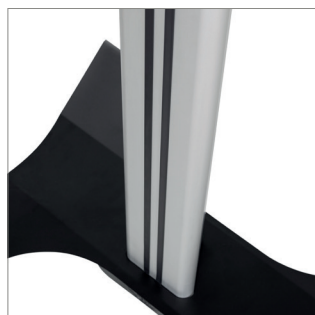

ROTATE FROM LANDSCAPE TO PORTRAIT

BT8566

FLAT SCREEN TROLLEY WITH FLIP ROTATION FOR SAMSUNG FLIP®

As part of B-Tech's Designer Trolley range, the BT8566 is a high-end mounting solution ideal for the use of touchscreen displays such as the Samsung® Flip™*. The mount's rotational interface allows the user to easily rotate the display 90° for a smooth transition from landscape to portrait. Available in a choice of black, silver and white, with contrasting dual colour accents and a triangular shaped column. Cable management keeps finished installations looking neat and tidy. Non-marking, braked castors make repositioning quick and easy without marking or scuffing floor surfaces and AV components such as shelves can be fitted directly to the column to accessorise the install.

*Measured from the floor to the top of the vertical column (including end cap)

FEATURES

- Rotational interface allows screens to be rotated from landscape to portrait (and vice versa) in one smooth transition
- Rotation can be stopped or fixed at any angle between 0° and 90°
- 4.5° negative tilt provides an ergonomic, natural writing surface (ideal for Samsung Flip)
- Non-marking locking / braked castors
- Collar compatible accessories such as shelves (available separately) can be fitted directly to the column
- Integrated cable management for a smart installation
- Safety screws help prevent unauthorised removal of screen
- Dual colour options available for a modern, contemporary look
- Simple 'hook-on' screen installation with all mounting hardware included

70"
177cm

VESA
600
x
400

70KG

90°

Rotational Interface allows screens to be rotated from landscape to portrait in one smooth transition

-4.5° negative tilt provides an ergonomic, natural writing surface (ideal for Samsung Flip)

Dual colour options available for a modern, contemporary look

Non-marking locking / braked castors included