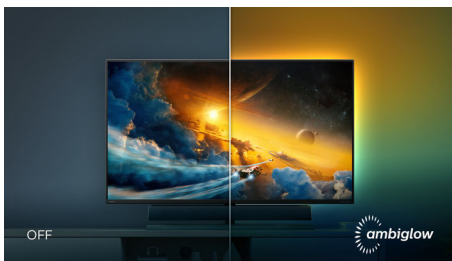

4K HDR display with Ambiglow
Momentum 55" (139.7 cm), 3840 x 2160 (4K UHD)

Highlights

Sound by Bowers & Wilkins

Six sound modes to optimise your gaming, viewing or listening experience. Sport and Racing: create a realistic, being-there experience when enjoying sports or racing games. RPG and Adventure: immerse yourself in spacious and atmospheric sound. Shooting and Action: experience punchy, impactful sound for maximum excitement and realism. Movie Watching: enhance movie soundtracks for an immersive, cinematic listening experience. Music: True Sound by Bowers & Wilkins, delivering the performance as the artist intended. Personal: access the EQ menu to adjust the sound to your specific requirements.

Kvadrat speaker fabric

Sound this perfect should be heard with no obstructions. The soundbar on this Philips display is covered with a premium speaker fabric created by high-end manufacturer Kvadrat. This beautiful wool-blend material is acoustically transparent, allowing every scintillating detail to flow freely from the speaker into the room.

Ambiglow technology

Ambiglow adds a new dimension to your viewing experience. The innovative Ambiglow technology enhances the content on the screen by creating a halo of light from the monitor. Its fast processor analyses the incoming image content and continuously adapts the colour and brightness of the emitted light to match the image. Especially suited for watching movies, sports or playing games, Philips Ambiglow offers you a unique and immersive viewing experience.

SmartImage HDR

Select one of SmartImage HDR modes to best suit your needs. HDR Game: optimised for playing video games. With brighter white and darker black, the gaming scene is vivid and reveals more details, easily spot enemies hiding in the dark corners and shadows. HDR Movie: ideal for watching HDR movie. Delivers better contrast and brightness for a more realistic and immersive viewing experience. HDR Photo: enhanced red, green and blue for lively visuals. DisplayHDR: VESA DisplayHDR certified*. Personal: customised settings in picture menu. *Please refer to specification for HDR grade.