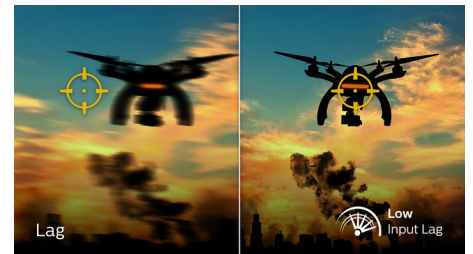

558M1RY/00

dynamic range visuals while still maintaining low latency.

120 Hz Gaming

You play intense, competitive games. You demand a display with lag-free, ultra-smooth images. This Philips display redraws the screen image up to 120 times per second, effectively faster than a standard display. A lower frame rate can make enemies appear to jump from spot to spot on the screen, making them difficult targets to hit. With 120 Hz frame rate, you get those critical missing images on the screen, showing enemy movement in ultra-smooth motion so you can easily target them. With ultra-low input lag and no screen tearing, this Philips display is your perfect gaming partner.

Low Input Lag

Input lag is the amount of time that elapses between performing an action with connected devices and seeing the result on screen. Low input lag reduces the time delay between entering a command from your devices to monitor, greatly improving play on twitch-sensitive video games, particularly important for playing fast-paced, competitive games.