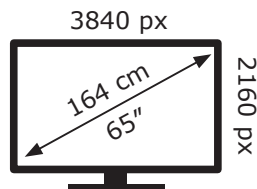

ENERGY

LG Electronics

65UN81006LB

133 kWh/1000h

ABCDEF**G**

155 kWh/1000h

2019/2013