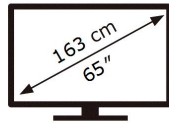

ENERGY

SAMSUNG

GQ65Q800TGT

408 kWh/1000h

ABCDEF **G**

430 kWh/1000h

7680 px

4320 px