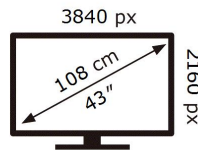

ENERGY

SAMSUNG

QE43LS03TAU

98 kWh/1000h

ABCDEF **G**

112 kWh/1000h

2019/2013