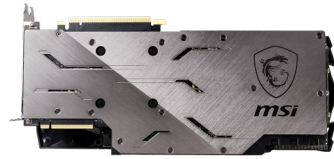

# msi

GRAPHICS CARD

# GeForce RTX 2080 Ti GAMING Z TRIO

### TORX FAN 3.0

Award-winning fan design combining two different fin designs for cool & quiet gaming.

### Double Ball Bearings

Strong and lasting core for the TORX Fan 3.0 to provide years of smooth and silent gaming.