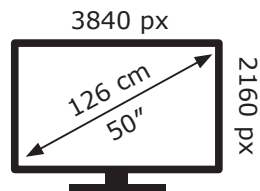

# ENERGY

LG Electronics

50UN73006LA

**85** kWh/1000h

ABCDEF**G**

**102** kWh/1000h

2019/2013