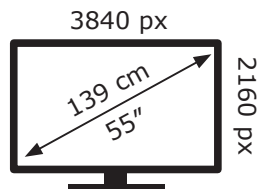

ENERG 

LG Electronics

55UN80006LA

101 kWh/1000h

ABCDEF**G**

126 kWh/1000h

2019/2013