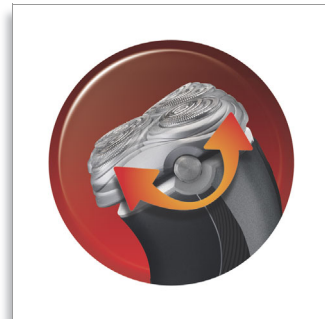

- Pouch: Hard pouch
- Maintenance: Cleaning brush, Protection cap
- Jet Clean system
- Stand: Charging stand

Power

- Run time: 50 min

Highlights

Speed-XL shaving heads

The three shaving tracks offer 50% more shaving surface for a fast and close shave. *Compared to standard rotary shaving heads.

SmartTouch Contour-following

Constantly keeps the 3 shaving heads in close contact with your skin for a fast and efficient shave.

Precision Cutting System

Ultra thin heads with slots to shave the long hairs and holes to shave even the shortest stubble.

Super Lift & Cut technology

The dual blade system lifts hairs to cut comfortably below skin level.

Reflex Action system

Automatically adjusts to every curve of your face and neck.

LED multi-purpose display