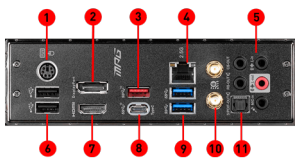

SPECIFICATION

Model Name	MPG Z490M GAMING EDGE WIFI
CPU Support	Supports 10 th Gen Intel® Core™ and Pentium® Gold / Celeron® processors
CPU Socket	LGA 1200
Chipset	Intel® Z490 Chipset
Graphics Interface	2x PCI-E 3.0 x16 slots Support 2-Way NVIDIA® SLI™ / 2-Way AMD® CrossFire™ Technology
Display Interface	DisplayPort, HDMI - Requires Processor Graphics
Memory Support	4 DIMMs, Dual Channel DDR4-4800(OC)
Expansion Slots	2x PCIe 3.0 x1 slots
Storage	2x M.2 slots, support Intel® Optane™ Technology 4x SATA 6Gb/s
USB ports	3 x USB 3.2 Gen 2 10Gbps (2 Type-C + 1 Type-A) + 4 x USB 3.2 Gen 1 5Gbps (4 Type-A) + 6 x USB 2.0
LAN	Realtek® 8125B 2.5G LAN
WiFi / BT	Intel® Wi-Fi 6 AX201, Bluetooth 5.1
Audio	8-Channel(7.1) HD Audio with Audio Boost 4
Form Factor	Micro-ATX

CONNECTIONS

1. PS/2 Combo Port
2. DisplayPort
3. USB 3.2 Gen 2 10Gbps (Type-A)
4. 2.5G LAN
5. HD Audio Connectors
6. USB 2.0
7. HDMI
8. USB 3.2 Gen 2 10Gbps (Type-C)
9. USB 3.2 Gen 1 5Gbps (Type-A)
10. Wi-Fi / Bluetooth
11. Optical S/PDIF OUT