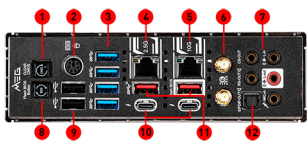

SPECIFICATION

Model Name	MEG Z490 GODLIKE
CPU Support	Supports 10 th Gen Intel® Core™ and Pentium® Gold / Celeron® processors
CPU Socket	LGA 1200
Chipset	Intel® Z490 Chipset
Graphics Interface	3x PCI-E 3.0 x16 slots Support 2-way NVIDIA® SLI™ Technology / 3-way AMD® CrossFire™ Technology
Display Interface	2 x Thunderbolt™ 3 (Type-C) - Requires Processor Graphics
Memory Support	4 DIMMs, Dual Channel DDR4-5000MHz(OC)
Expansion Slots	1x PCIe 3.0 x1 slot
Storage	3 x Turbo M.2 32Gb/s slots, supports Intel® Optane™ technology 6x SATA 6Gb/s
USB ports	5 x USB 3.2 Gen 2 10Gbps (2 Type-A + 3 Type-C) + 8 x USB 3.2 Gen 1 5Gbps (Type-A) + 6 x USB 2.0
LAN	Aquantia AQC107 10G LAN + Realtek® 8125B 2.5G LAN
WiFi / BT	Intel® Wi-Fi 6 AX201, Bluetooth 5.1
Audio	8-Channel(7.1) HD Audio with Audio Boost HD
Form Factor	E-ATX

CONNECTIONS

1. Clear CMOS Button
2. PS/2 Keyboard / Mouse Port
3. USB 3.2 Gen1 5Gbps (Type-A)
4. 2.5G LAN
5. 10G Super LAN
6. Wi-Fi /Bluetooth Antenna Connectors
7. HD Audio Connectors
8. Flash BIOS Button
9. USB 2.0
10. Thunderbolt 3 (40Gbps)
11. USB 3.2 Gen2 10Gbps (Type-A)
12. Optical S/PDIF-Out

FEATURE

Dual Thunderbolt 3 Ports

Thunderbolt™ 3 brings Thunderbolt to USB-C at speeds up to 40 Gb/s, creating one compact port that does it all.

Dynamic Dashboard II

A colorful OLED panel indicates the status of your GODLIKE and shows off your own personality.

Extreme Power Design

ISL digital PWM, 16+1+1 phases with 90A SPS and dual CPU power connectors to unleash your true power.

10G Super LAN

Next level network speed, secure networking with fastest data throughput to improve efficiency.