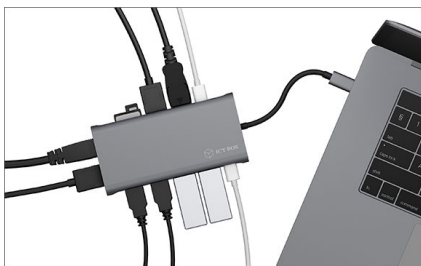

Small interface, big flexibility

DockingStations not only offer users a way to quickly change from one working environment to another via a single cable, they can also add additional functionality and capabilities to notebooks that are increasingly favoring design over function.