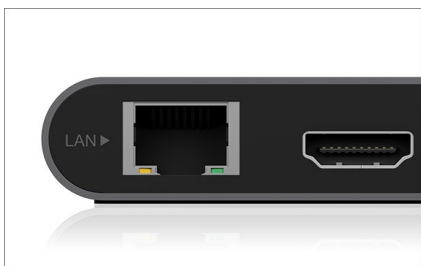

Always informed!

Three video interfaces are available and enable you to connect HDMI® and DP™ devices simultaneously.

Logistical data

Packing unit: 60 pcs./carton
Total weight: 13.0 kg/carton
Gross weight: (with packing): 0.205 kg
Net weight: 0.136 kg

Dimension/carton: 440x330x280 mm
Dimension (with packing): 100x25x200 mm
Dimension of article: 127x65x17 mm
Country of origin: China