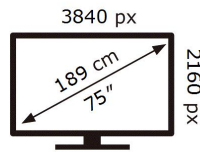

ENERGY

SAMSUNG

GQ75Q95TGT

308 kWh/1000h

ABCDEF **G**

340 kWh/1000h

2019/2013