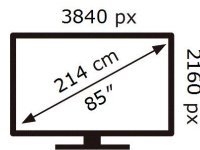

ENERGY

SAMSUNG

GQ85Q80TGT

308 kWh/1000h

ABCDEF **G**

418 kWh/1000h

2019/2013