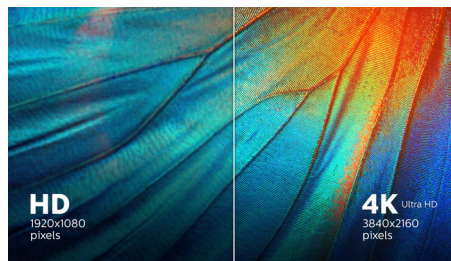

UltraClear 4K UHD Resolution

These Philips displays utilise high-performance panels to deliver UltraClear, 4K UHD (3840 x 2160) resolution images. Whether you are a demanding professional requiring extremely detailed images for CAD solutions, a user of 3D graphics applications or a financial wizard working on huge spreadsheets, Philips displays will make your images and graphics come alive.