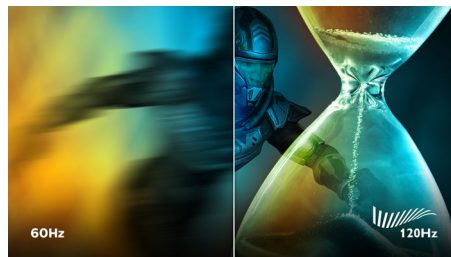

120 Hz Gaming

You play intense, competitive games. You demand a display with lag-free, ultra-smooth images. This Philips display redraws the screen image up to 120 times per second, effectively faster than a standard display. A lower frame rate can make enemies appear to jump from spot to spot on the screen, making them

558M1RY/01

difficult targets to hit. With 120 Hz frame rate, you get those critical missing images on the screen, showing enemy movement in ultra-smooth motion so you can easily target them. With ultra-low input lag and no screen tearing, this Philips display is your perfect gaming partner.