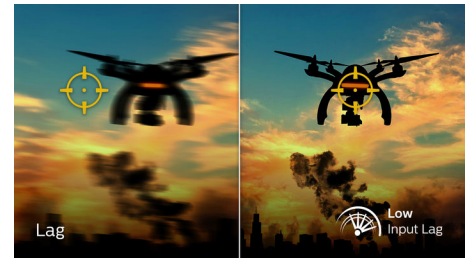

Low Input Lag

Input lag is the amount of time that elapses between performing an action with connected devices and seeing the result on screen. Low input lag reduces the time delay between entering a command from your devices to monitor, greatly improving play on twitch-sensitive video games, particularly important for playing fast-paced, competitive games.