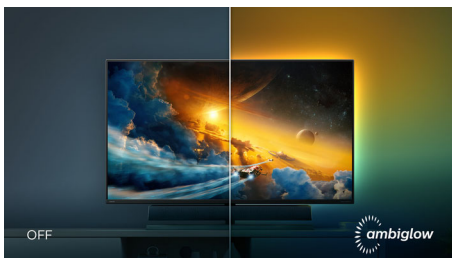

4K HDR display with Ambiglow
Momentum 55" (139.7 cm), 3840 x 2160 (4K UHD)

Highlights

Sound by Bowers & Wilkins

Six sound modes to optimise your gaming, viewing or listening experience. Sport and Racing: create a realistic, being-there experience when enjoying sports or racing games. RPG and Adventure: immerse yourself in spacious and atmospheric sound. Shooting and Action: experience punchy, impactful sound for maximum excitement and realism. Movie Watching: enhance movie soundtracks for an immersive, cinematic listening experience. Music: True Sound by Bowers & Wilkins, delivering the performance as the artist intended. Personal: access the EQ menu to adjust the sound to your specific requirements.

Kvadrat speaker fabric

Sound this perfect should be heard with no obstructions. The soundbar on this Philips display is covered with a premium speaker fabric created by high-end manufacturer Kvadrat. This beautiful wool-blend material is acoustically transparent, allowing every scintillating detail to flow freely from the speaker into the room.

Ambiglow technology

Ambiglow adds a new dimension to your viewing experience. The innovative Ambiglow technology enhances the content on the screen by creating a halo of light from the monitor. Its fast processor analyses the incoming image content and continuously adapts the colour and brightness of the emitted light to match the image. Especially suited for watching movies, sports or playing games, Philips Ambiglow offers you a unique and immersive viewing experience.

SmartImage HDR

Select one of SmartImage HDR modes to best suit your needs. HDR Game: optimised for playing video games. With brighter white and darker black, the gaming scene is vivid and reveals more details, easily spot enemies hiding in the dark corners and shadows. HDR Movie: ideal for watching HDR movie. Delivers better contrast and brightness for a more realistic and immersive viewing experience. HDR Photo: enhanced red, green and blue for lively visuals. DisplayHDR: VESA DisplayHDR certified*. Personal: customised settings in picture menu. *Please refer to specification for HDR grade.