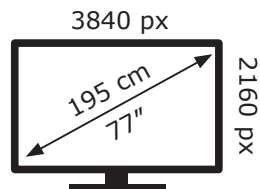

# ENERG

LG Electronics

OLED77GX6LA

**164** kWh/1000h

ABCDEF**G**

**322** kWh/1000h

2019/2013