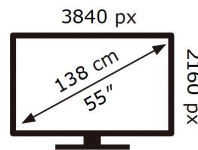

ENERGY

SAMSUNG

GQ55LS01TBU

103 kWh/1000h

ABCDEF **G**

135 kWh/1000h

2019/2013