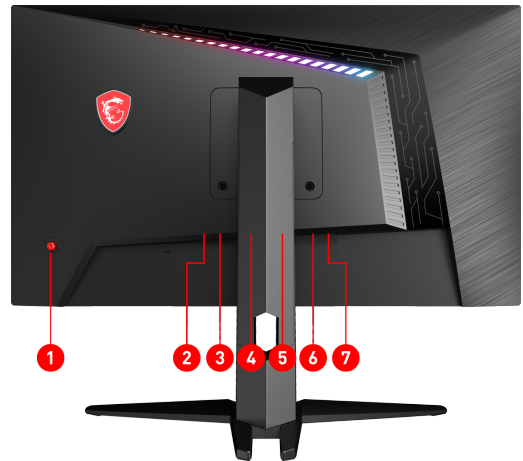

msi

MONITOR

Optix MAG273R

ACCURATE DISPLAY. ULTIMATE VICTORY.

SPECIFICATION

Panel Size	27" (69cm)
Panel Resolution	1920 x 1080 (FHD)
Refresh Rate	144Hz
Response time	1ms
Panel Type	IPS
Brightness (nits)	250 nits
Viewing Angle	178° (H) / 178° (V)
Aspect Ratio	16:9
Contrast Ratio	1000:1
DCR	100000000:1
Active Display Area (mm)	597.6(H) x 336.15(V)
Pixel Pitch (H x V)	0.31125(H) x 0.31125(V)
Surface Treatment	Anti-glare
Display Colors	1.07B (8bits + FRC)
DCI-P3 / sRGB	98% / 136%
Video ports	1x DP (1.2a) 2x HDMI (2.0)
USB ports	2x USB 2.0 Type A 1x USB 2.0 Type B
Audio ports	1x Earphone out
Kensington Lock	Yes
VESA Mounting	100 x 100 mm
Control	5-way OSD navigation joystick
Power Type	External Adaptor 12V 5A
Power Input	100~240V, 50~60Hz
Power consumption	30W
Signal Frequency	65.4 to 166.6KHz (H) 30 to 144Hz (V)
Adjustment (Tilt)	-5° ~ 20°
Adjustment (Height)	0 ~ 130mm
Dimension (W x H x D)	617 x 508.6 x 206.72 mm / 24.29 x 20.02 x 8.14 inch
Carton Dimension (W X H X D)	707 x 555 x 144 mm / 27.83 x 21.85 x 5.67 inch
Weight (NW / GW)	6.14kg / 8.56kg 13.54lbs / 18.87lbs
Frameless Design	Yes
Note	Display Port: 1920 x 1080 (Up to 144Hz) HDMI: 1920 x 1080 (Up to 144Hz) The color gamut follows the CIE 1976 testing standard.

Gaming OSD APP

Customize and set the ultimate monitor modes with keyboard & mouse in a very easy way.

HDR Ready

Provide eye-catching detail through contrast and shadows adjustment.

CONNECTIONS

- 1. 5-way joystick navigator
- 2. 1x DC jack
- 3. 1x USB 2.0 Type B
- 4. 2x USB 2.0 Type A
- 5. 1x Display Port (1.2a)
- 6. 2x HDMI (2.0)
- 7. 1x Earphone out