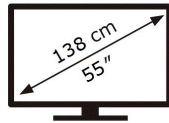

ENERGY

SAMSUNG

QE55Q77TAL

132 kWh/1000h

ABCDEF **G**

136 kWh/1000h

3840 px

2160 px