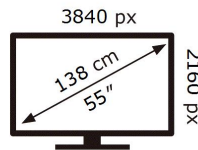

ENERGY

SAMSUNG

UE55TU8070S

103 kWh/1000h

ABCDEF **G**

124 kWh/1000h

2019/2013