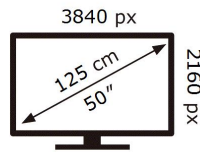

ENERGY

SAMSUNG

QE50Q65TAS

87 kWh/1000h

ABCDEF **G**

97 kWh/1000h

2019/2013