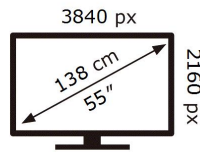

ENERGY

SAMSUNG

QE55Q64TAS

103 kWh/1000h

ABCDEF **G**

113 kWh/1000h

2019/2013