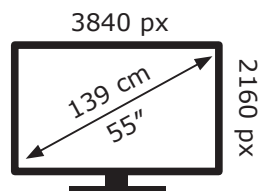

ENERGY

LG Electronics

55NANO916NA

95 kWh/1000h

ABCDEF**G**

115 kWh/1000h

2019/2013