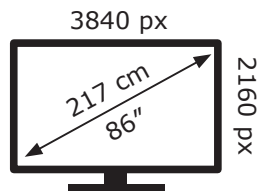

# ENERGY

LG Electronics

86NANO916NA

**206** kWh/1000h

ABCDEF**G**

**288** kWh/1000h

2019/2013