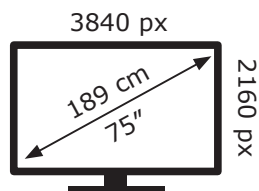

# ENERGY

LG Electronics

75NANO916NA

**165** kWh/1000h

ABCDEF**G**

**192** kWh/1000h

2019/2013