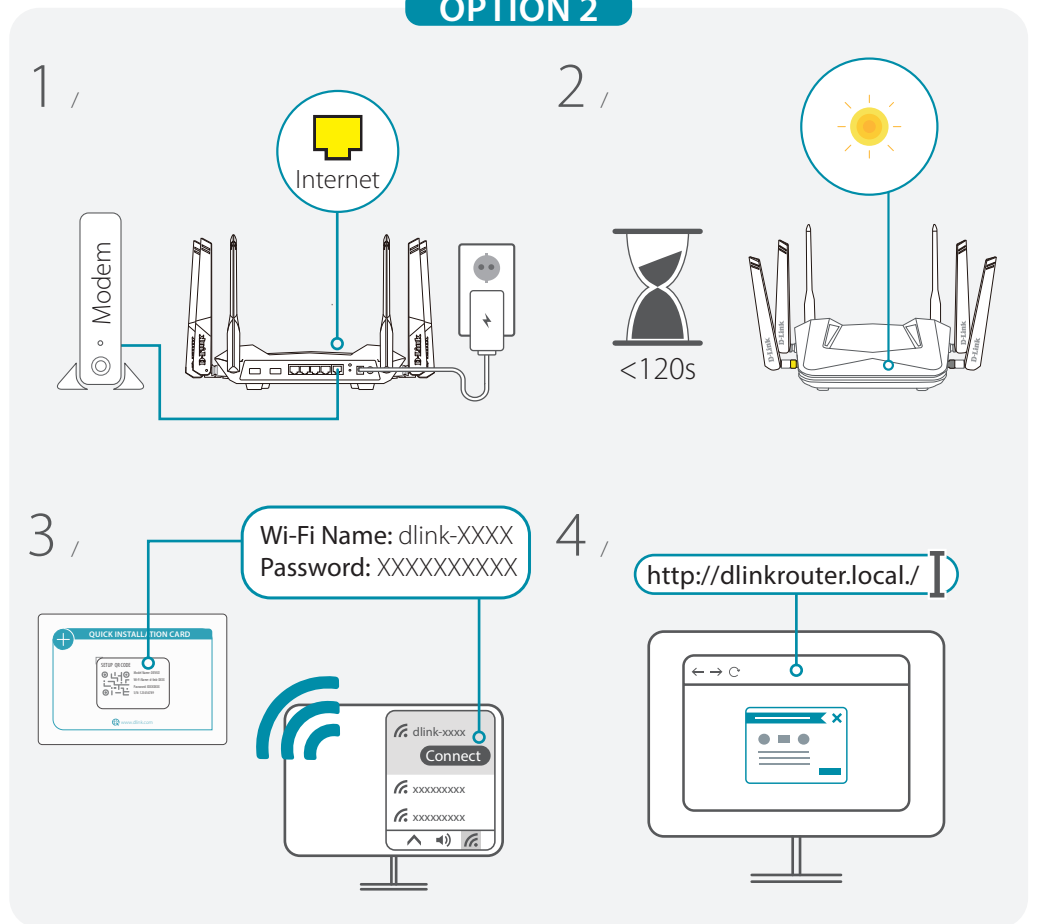

Quick Start Guide

DIR-X5460

AX5400 Wi-Fi 6 Router

OPTION 1

OPTION 2

<https://eu.dlink.com/support>