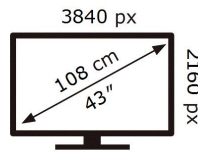

**ENERGY**

SAMSUNG

HG43TS030EB

**97** kWh/1000h

ABCDEF **G**

**105** kWh/1000h

2019/2013