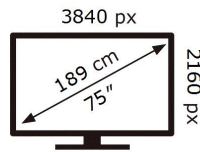

**ENERGY**

SAMSUNG

QE75Q80TAT

**290** kWh/1000h

ABCDEF **G**

**340** kWh/1000h

2019/2013