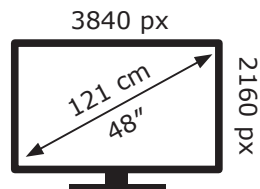

ENERGY

LG Electronics

OLED48CX6LB

91 kWh/1000h

ABCDEF**G**

133 kWh/1000h

2019/2013