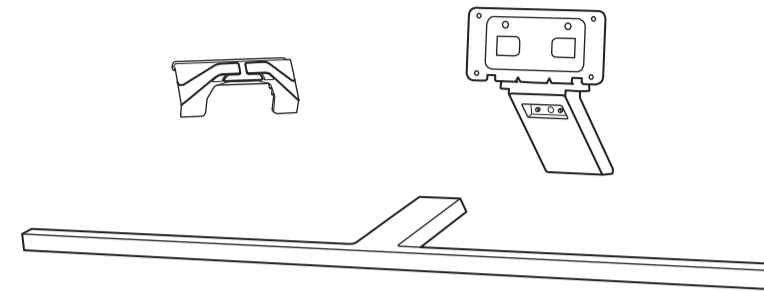

8505 / 8545 series

Quick Start Guide