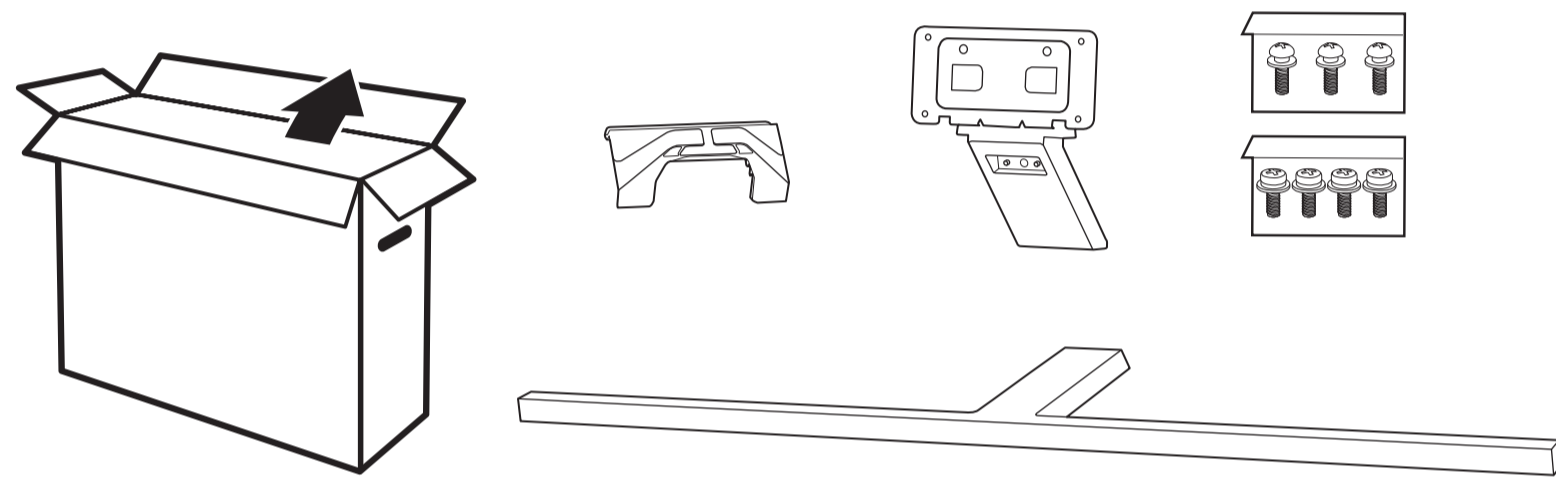

8505 / 8545 series

Quick Start Guide

A

1

2

3

4

5

6

7

8

9