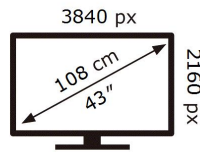

ENERGY

SAMSUNG

UE43TU7005K

83 kWh/1000h

ABCDEF **G**

120 kWh/1000h

2019/2013