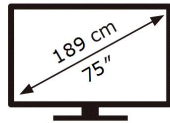

ENERGY

SAMSUNG

GQ75LS03TAU

220 kWh/1000h

ABCDEF **G**

248 kWh/1000h

3840 px

2160 px