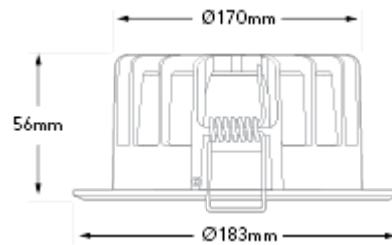

Technical drawing