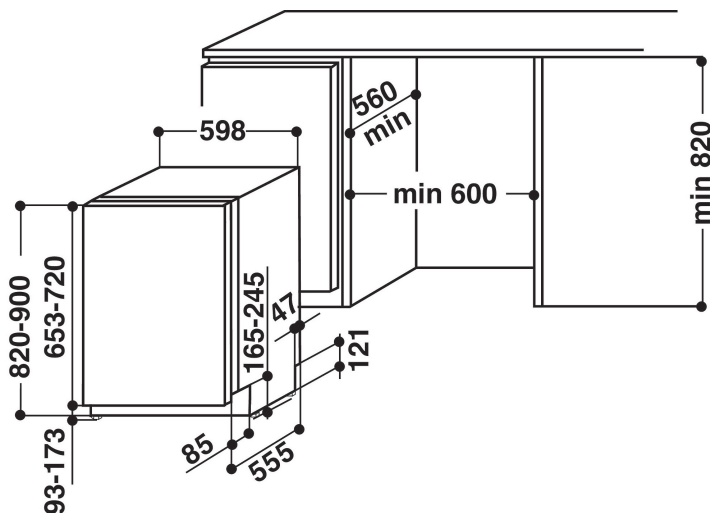

WIC 3C23 PEF UK

12NC: 859991007810

GTIN (EAN) code: 8003437203725

Whirlpool

SENSING THE DIFFERENCE

- Installation Type: Built-in
- Energy class A++
- 14 place settings
- 6TH Sense Technology
- Noise level: 43 dB(A)
- 9.5 L per cycle (2660 L per year)
- PowerCleanPro
- PowerCleanPRO
- Third rack: Yes, fixed + handle plastic
- Autoclean filter
- Start delay 1-12 h
- Silent
- FlexiSpace
- Adjustable upper rack
- Multizone
- Tablet
- Intensive 65°C