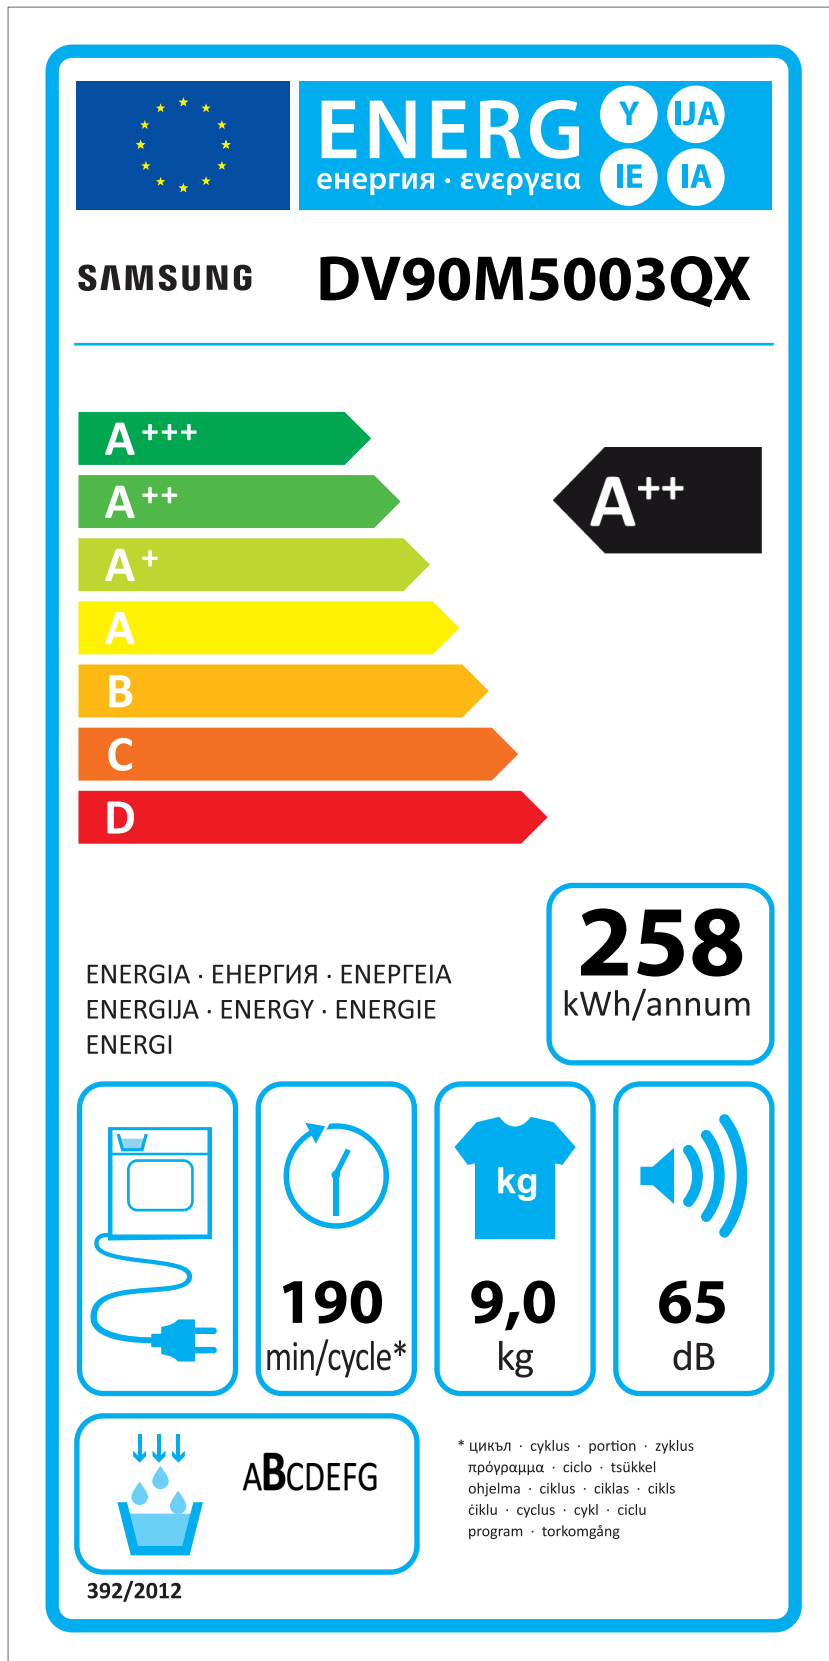

ERP LABEL ENERGY (DRYER CONDENSER TYPE)

CODE : DC68-03225C
Size : 110 x 220 (mm)
Material : ART