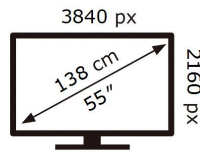

ENERGY

SAMSUNG

QE55Q80TAT

184 kWh/1000h

ABCDEF **G**

203 kWh/1000h

2019/2013