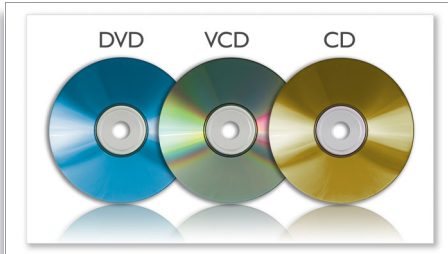

DVD, DVD+/-RW, (S)VCD, CD

The Philips Portable DVD player is compatible with most DVD and CD discs available in the market. DVD, DVD+/-R, DVD+/-RW, (S)VCD, and CD – all of them can play on the DVD player. DVD+/-R is a shorthand term for a DVD drive that can accept both of the common recordable DVD formats. Likewise,