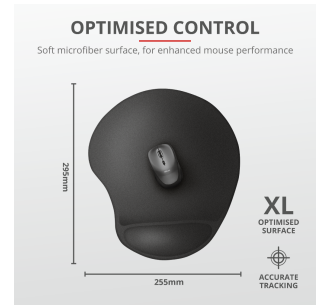

CHARACTERISTICS

Size (XS-XXXL)	XL
-----------------------	----

MATERIALS

Material bottom	Rubber	Material inside	Gel
Material topside	Nylon		

LIGHTING

Backlight	False
------------------	-------

FEATURES

Anti-skid	True	Two-sided	False
Roll-up	False	Wrist support	True

PRODUCT VISUAL 1

PRODUCT PICTORIAL 1

PRODUCT PICTORIAL 2

PRODUCT PICTORIAL 3

PRODUCT ESHOT 1

PRODUCT TOP 1

PACKAGE FRONT 1

LIFESTYLE VISUAL 1