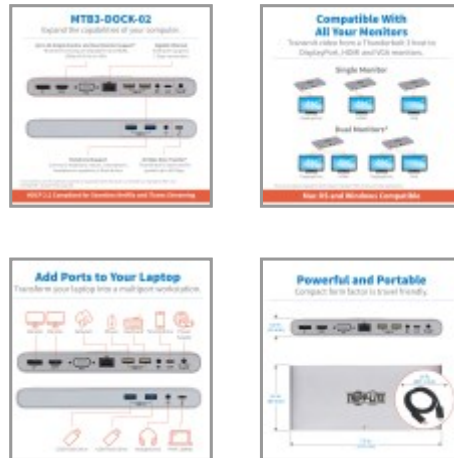

Thunderbolt 3 Dock, Dual Display - 4K 60 Hz, UHD, HDMI, DP, VGA, USB 3.2 Gen 1, USB-A/C Hub, GbE, Black

MODEL NUMBER: MTB3-DOCK-02

Adds HDMI, DisplayPort, VGA, USB-A, USB-C, Ethernet and 3.5 mm audio ports to your MacBook, ThinkPad or other Thunderbolt 3 device.

Features

Thunderbolt 3 Docking Station Turns Your MacBook or Other Notebook into a Workstation

This Thunderbolt 3 dock expands the potential of your MacBook or ThinkPad's Thunderbolt 3 port. It's ideal for transmitting digital 4K video to two large displays simultaneously, adding as many as five USB peripherals, recording a podcast, listening to music and connecting to a Gigabit Ethernet network—all at the same time.

DATA	
Data Ports	(1) USB C (FEMALE); (4) USB A (FEMALE)
Data Ports Detail	(1) USB-C - USB 3.2 Gen 1 (5 Gbps); (2) USB-A - USB 3.2 Gen 1 (5 Gbps); (2) USB-A - USB 2.0
NETWORK	
Network Ports	RJ45 (FEMALE)
INPUT	
Maximum Input Amps	3
Voltage Compatibility (VAC)	100; 110; 120; 125; 127; 200; 208; 220; 230; 240
External Power Supply Input Specs (V / Hz / A)	100-240V / 50/60Hz / 3.0A
External Power Supply Output Specs (V / A)	20V / 6A
External Power Supply Cord Length (ft.)	3.94
External Power Supply Cord Length (m.)	1.2
External Power Supply Plug(s)	NEMA 5-15P North America
External Power Supply Certifications	CCC; CE; GS; PSE; TUV; UL; cUL
Bus Powered	No
USER INTERFACE, ALERTS & CONTROLS	
LED Indicators	White, Orange
CHARGING	
Charging Ports	Supports 60W (20V 3A) Power to Host Computer
USB Power Delivery (PD) Charging Support	No
PHYSICAL	
Color	Gray
Material of Construction	Aluminum, Zinc Alloy
Unit Dimensions (hwd / cm)	2.2 x 8.5 x 19.5
Unit Dimensions (hwd / in.)	0.87 x 3.46 x 7.68
Unit Dimensions (hwd / mm)	22 x 85 x 195
Unit Packaging Type	Box
Unit Weight (kg)	0.43
Unit Weight (lbs.)	0.948